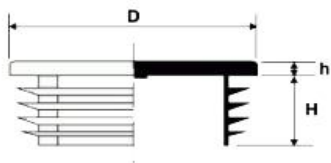

## TKB

Квадратна тапа за тръби

Полиетилен

PE

D	h	H	min.	max.	на склад				
10 x 10	4.0	12.0	1.0	2.0	OK				
12 x 12	4.0	12.0	1.0	2.0	OK				
13 x 13	4.0	12.0	0.5	2.0	@				
15 x 15	3.0	14.0	1.0	2.0	OK				
16 x 16	5.0	11.5	1.0	2.5	OK				
18 x 18	5.0	11.5	1.5	3.0	@				
20 x 20	5.0	11.5	1.0	3.0	OK				
22 x 22	5.0	12.0	1.0	3.5	@				
22 x 22	5.0	11.5	3.5	4.0	@				
22 x 22	5.0	11.5	4.5	5.0	@				
22 x 22	5.0	11.5	5.0	5.5	@				
25 x 25	5.0	11.5	1.0	3.0	OK				
25 x 25	5.0	11.5	3.0	3.5	@				
25 x 25	5.0	11.5	4.0	4.5	@				
25 x 25	5.0	11.5	5.0	5.5	@				
28 x 28	5.0	11.5	1.0	3.0	@				
30 x 30	5.0	11.5	1.0	2.5	OK				
30 x 30	5.0	11.5	2.5	4.5	@				
32 x 32	5.0	11.5	1.0	3.5	@				
34 x 34	5.0	14.5	1.0	3.0	@				
35 x 35	5.0	14.5	1.0	3.0	OK				
35 x 35	5.0	12.0	2.5	5.0	@				
38 x 38	5.0	14.5	1.0	3.5	@				
40 x 40	5.0	14.5	1.0	3.0	OK				
40 x 40	5.0	14.5	3.0	5.0	@				
40 x 40	5.0	14.5	4.0	4.5	@				
40 x 40	5.0	14.5	4.5	5.5	@				
45 x 45	5.0	14.5	1.0	3.0	@				
45 x 45	5.0	14.5	3.0	5.0	@				
50 x 50	5.0	14.5	1.0	2.5	OK				
50 x 50	6.5	25.0	2.6	4.0	@				
50 x 50	5.0	14.5	3.5	6.0	@				

## ТКВ

Квадратна тапа за тръби

Полиетилен

PE

D	h	H	min.	max.	на склад				
52 x 52	5.0	14.0	1.5	3.5	@				
55 x 55	5.0	14.5	2.0	4.5	@				
60 x 60	5.0	24.0	1.5	3.5	OK				
60 x 60	6.5	17.5	2.5	5.0	@				
65 x 65	5.0	21.0	2.0	4.5	@				
70 x 70	5.0	19.0	2.0	5.0	@				
70 x 70	8.0	19.5	3.6	5.0	@				
75 x 75	6.0	21.0	2.0	4.5	@				
80 x 80	6.0	21.0	2.0	4.0	@				
80 x 80	8.0	24.0	3.0	5.0	@				
80 x 80	6.0	21.0	4.0	6.0	@				
90 x 90	6.0	25.0	3.0	5.0	@				
95 x 95	6.0	21.5	3.5	5.5	@				
100 x 100	7.0	24.0	1.0	4.0	@				
100 x 100	7.0	24.0	5.0	8.0	@				
110 x 110	6.0	24.0	3.0	5.0	@				
120 x 120	5.0	25.0	2.5	6.0	@				
125 x 125	5.0	25.0	3.0	6.0	@				
140 x 140	6.0	34.0	4.0	7.0	@				
150 x 150	6.0	27.0	5.0	8.0	@				
150 x 150	6.0	27.0	10.0	12.5	@				