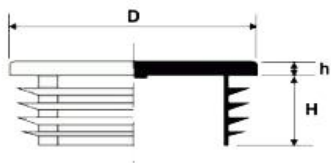

## ТКВ

Квадратна тапа за тръби

Полиетилен

PE

D	h	H	min.	max.	на склад				
52 x 52	5.0	14.0	1.5	3.5	@				
55 x 55	5.0	14.5	2.0	4.5	@				
60 x 60	5.0	24.0	1.5	3.5	OK				
60 x 60	6.5	17.5	2.5	5.0	@				
65 x 65	5.0	21.0	2.0	4.5	@				
70 x 70	5.0	19.0	2.0	5.0	@				
70 x 70	8.0	19.5	3.6	5.0	@				
75 x 75	6.0	21.0	2.0	4.5	@				
80 x 80	6.0	21.0	2.0	4.0	@				
80 x 80	8.0	24.0	3.0	5.0	@				
80 x 80	6.0	21.0	4.0	6.0	@				
90 x 90	6.0	25.0	3.0	5.0	@				
95 x 95	6.0	21.5	3.5	5.5	@				
100 x 100	7.0	24.0	1.0	4.0	@				
100 x 100	7.0	24.0	5.0	8.0	@				
110 x 110	6.0	24.0	3.0	5.0	@				
120 x 120	5.0	25.0	2.5	6.0	@				
125 x 125	5.0	25.0	3.0	6.0	@				
140 x 140	6.0	34.0	4.0	7.0	@				
150 x 150	6.0	27.0	5.0	8.0	@				
150 x 150	6.0	27.0	10.0	12.5	@				