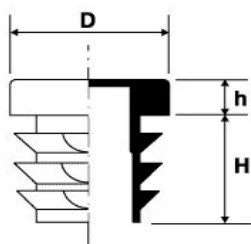

EUROBOLT FASTENERS

www.euroboltbg.com ; e-mail:office@euroboltbg.com ; tel./fax.: + 359 (2) 931 81 21

TK
Кръгла тапа за тръби
Полиетилен
PE

D	h	H	min.	max.	на склад				
45	5.0	11.0	1.0	3.5	@				
45	5.0	11.5	3.0	5.0	@				
46	5.0	11.5	1.5	3.5	@				
48	5.0	11.5	1.2	3.6	@				
48	5.0	11.5	2.5	5.0	@				
50	5.0	11.5	1.0	3.0	OK				
50	5.0	11.5	2.5	4.5	@				
50	5.0	11.5	4.5	6.5	@				
55	5.0	11.5	1.0	3.0	@				
55	5.0	14.5	3.0	5.0	@				
60	5.0	18.5	1.5	3.5	OK				
60	5.0	21.0	3.0	4.5	@				
65	5.0	21.0	1.5	3.5	@				
65	5.0	21.0	3.0	5.0	@				
70	5.0	21.0	1.5	4.5	@				
75	6.0	21.5	1.0	3.5	@				
75	6.0	21.0	3.0	5.0	@				
80	4.0	21.0	1.5	3.0	@				
80	4.0	21.0	3.0	5.5	@				
85	6.0	21.0	1.5	4.0	@				
85	6.0	21.0	3.5	6.0	@				
90	6.0	20.0	1.5	5.0	@				
95	6.0	21.0	1.5	4.0	@				
100	6.0	28.5	2.0	4.5	@				
105	6.0	29.0	2.0	4.5	@				
110	6.0	28.5	2.0	4.5	@				
120	6.0	28.5	2.0	4.0	@				
125	6.0	33.0	2.0	6.0	@				
130	6.0	33.0	2.0	6.0	@				
140	6.0	34.0	2.0	6.5	@				
150	6.0	34.0	2.0	7.0	@				
160	6.0	34.0	2.5	7.0	@				

OK на склад / on stock

@ с поръчка / in request