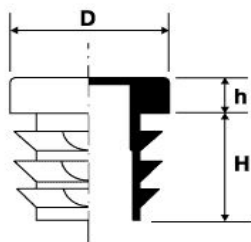

EUROBOLT FASTENERS

www.euroboltbg.com ; e-mail:office@euroboltbg.com ; tel./fax.: + 359 (2) 931 81 21

TK
Кръгла тапа за тръби
Полиетилен
PE

D	h	H	min.	max.	на склад				
10	3.5	11.0	1.0	2.0	OK				
12	3.5	11.0	1.0	2.0	OK				
13	4.0	11.0	1.0	2.0	@				
14	5.0	11.5	1.0	2.0	@				
15	3.0	13.0	1.0	2.0	OK				
16	5.0	11.0	1.0	2.0	OK				
18	5.0	11.5	1.0	2.5	@				
20	5.0	11.5	1.0	2.5	OK				
22	5.0	11.5	1.0	3.0	@				
22	5.0	11.5	2.0	3.5	@				
24	5.0	11.5	1.0	2.5	@				
24	5.0	11.5	3.0	3.5	@				
25	5.0	11.5	1.0	3.0	OK				
25	5.0	11.5	3.5	4.0	@				
26	5.0	11.5	1.0	3.0	@				
28	5.0	11.5	1.0	2.5	@				
30	5.0	11.5	1.0	2.5	OK				
30	5.0	11.5	2.5	4.5	@				
32	5.0	12.0	1.0	2.5	@				
32	5.0	11.5	2.5	4.5	@				
32	5.0	11.5	3.5	5.5	@				
34	5.0	11.5	1.0	3.0	@				
34	5.0	11.5	3.5	4.0	@				
35	5.0	11.5	1.0	3.0	OK				
35	5.0	11.5	2.5	4.5	@				
36	5.0	11.5	1.0	3.0	@				
38	5.0	11.5	1.0	3.5	@				
38	5.0	11.5	3.0	5.0	@				
40	5.0	11.5	1.0	3.0	OK				
40	5.0	11.5	3.0	5.0	@				
42	5.0	11.5	1.0	2.5	@				
42	5.0	11.5	2.0	4.0	@				